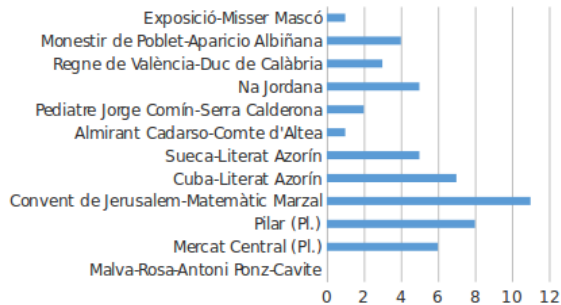

5. Volvería a utilizar esta app en Fallas

1	1	0.8%
2	3	2.4%
3	7	5.6%
4	32	25.0%
5	82	65.0%

Expected results. KPIs

➤ OCD Stats (activity per Falla)

Checkins - 15

Comments - 16

Ratings - 17

User Activity