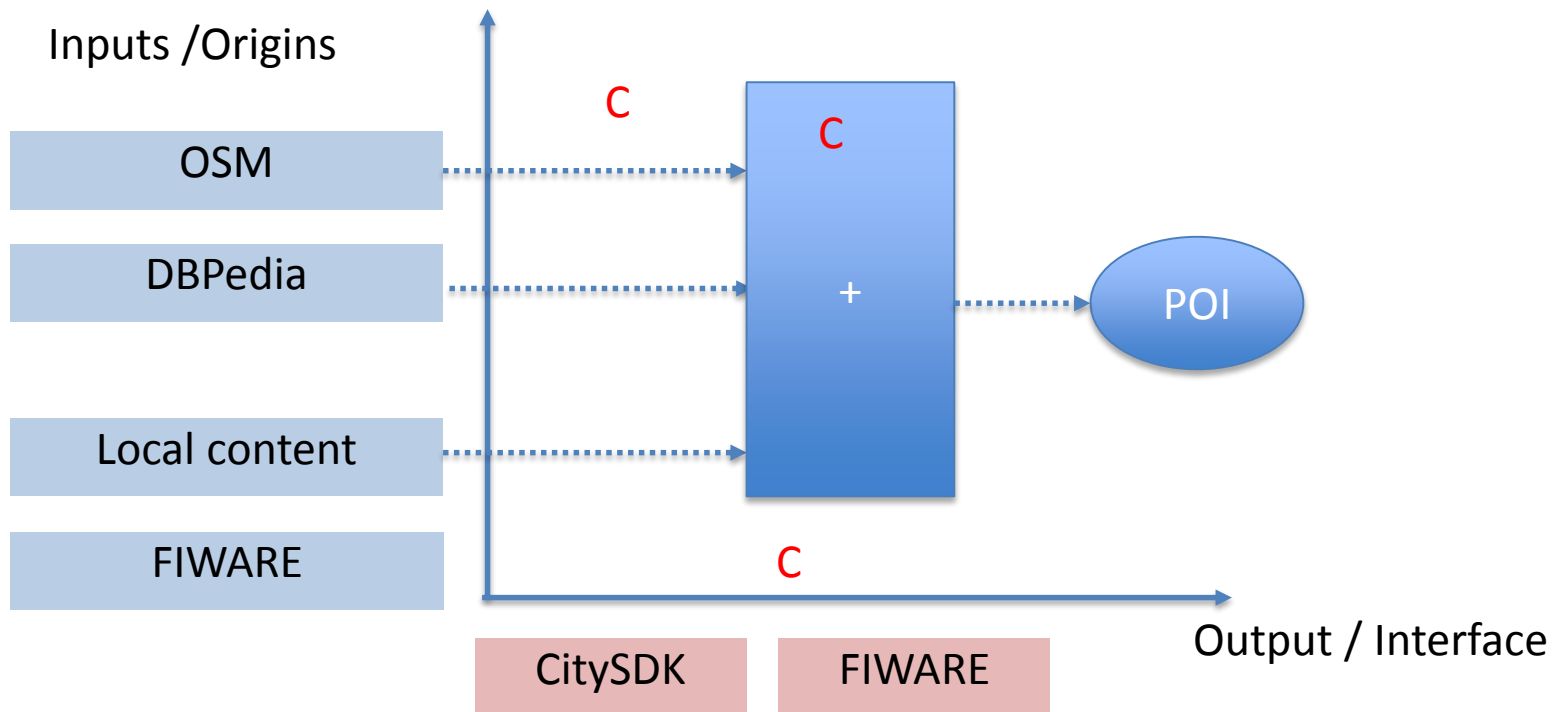

Technical Aspects. General architecture

Technical Aspects. SES involved. FE

- Fusion relates to merging POIS from different origins

Technical Aspects .SES involved. FE

- Fusion is configured by means of fusion rules
- The data can be accessed via CitySDK (default) or exported to OCDB