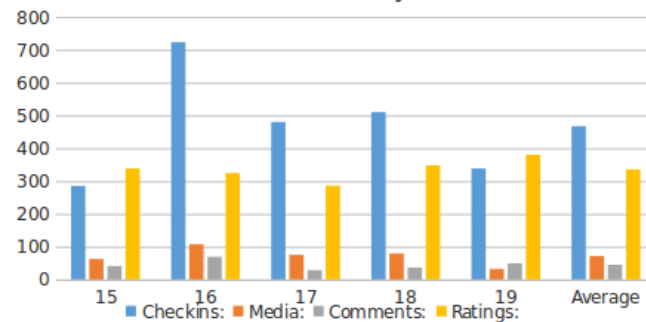

5. Volvería a utilizar esta app en Fallas

1	1	0.8%
2	3	2.4%
3	7	5.6%
4	32	25.0%
5	82	65.0%

Expected results. KPIs

➤ OCD Stats (activity per Falla)

Checkins - 15

Comments - 16

Ratings - 17

User Activity