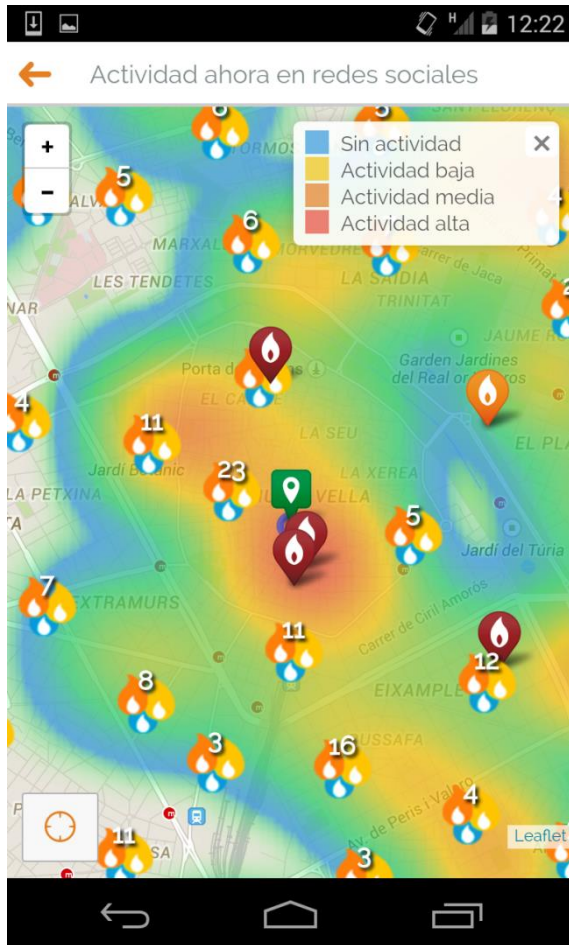

APP HMI

Falla selection