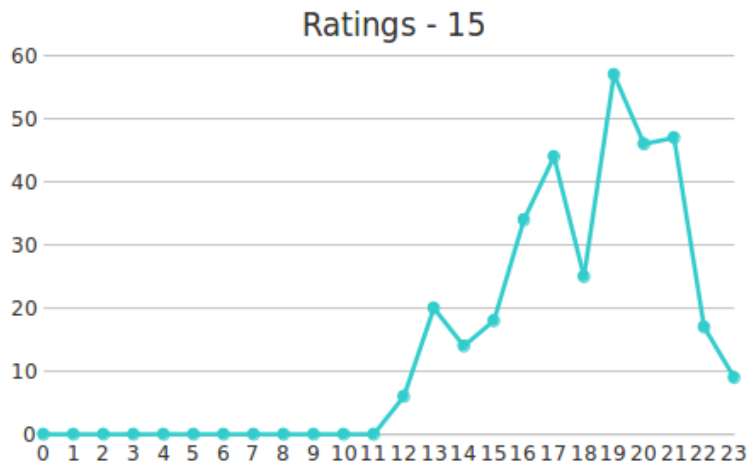

Expected results. KPIs

➤ **OCD Stats** (activity per hour)