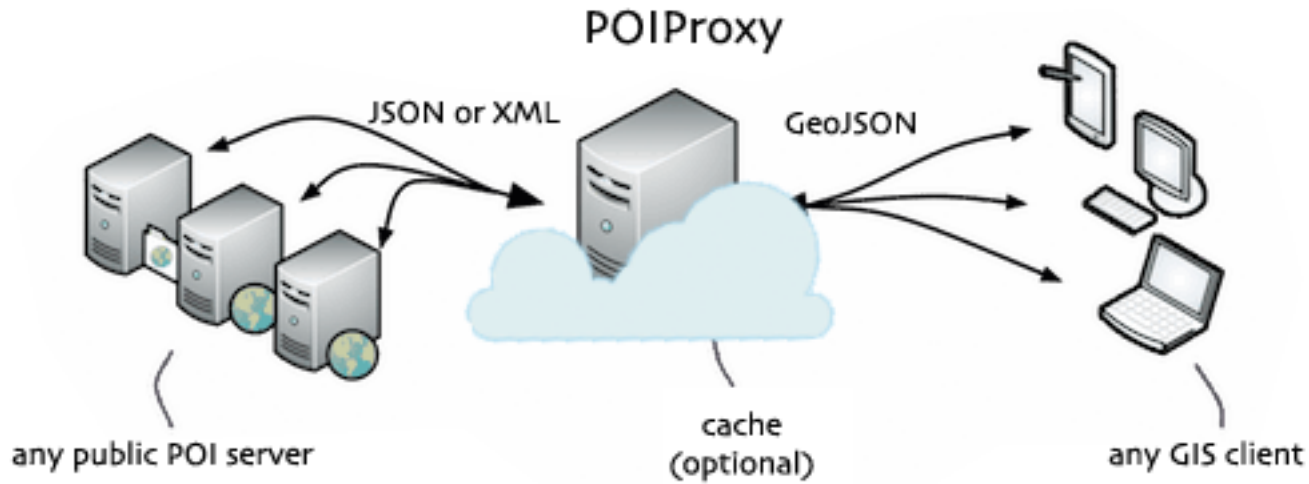

Technical Aspects. SES involved. POIProxy

mediafi.org
ficontent.eu