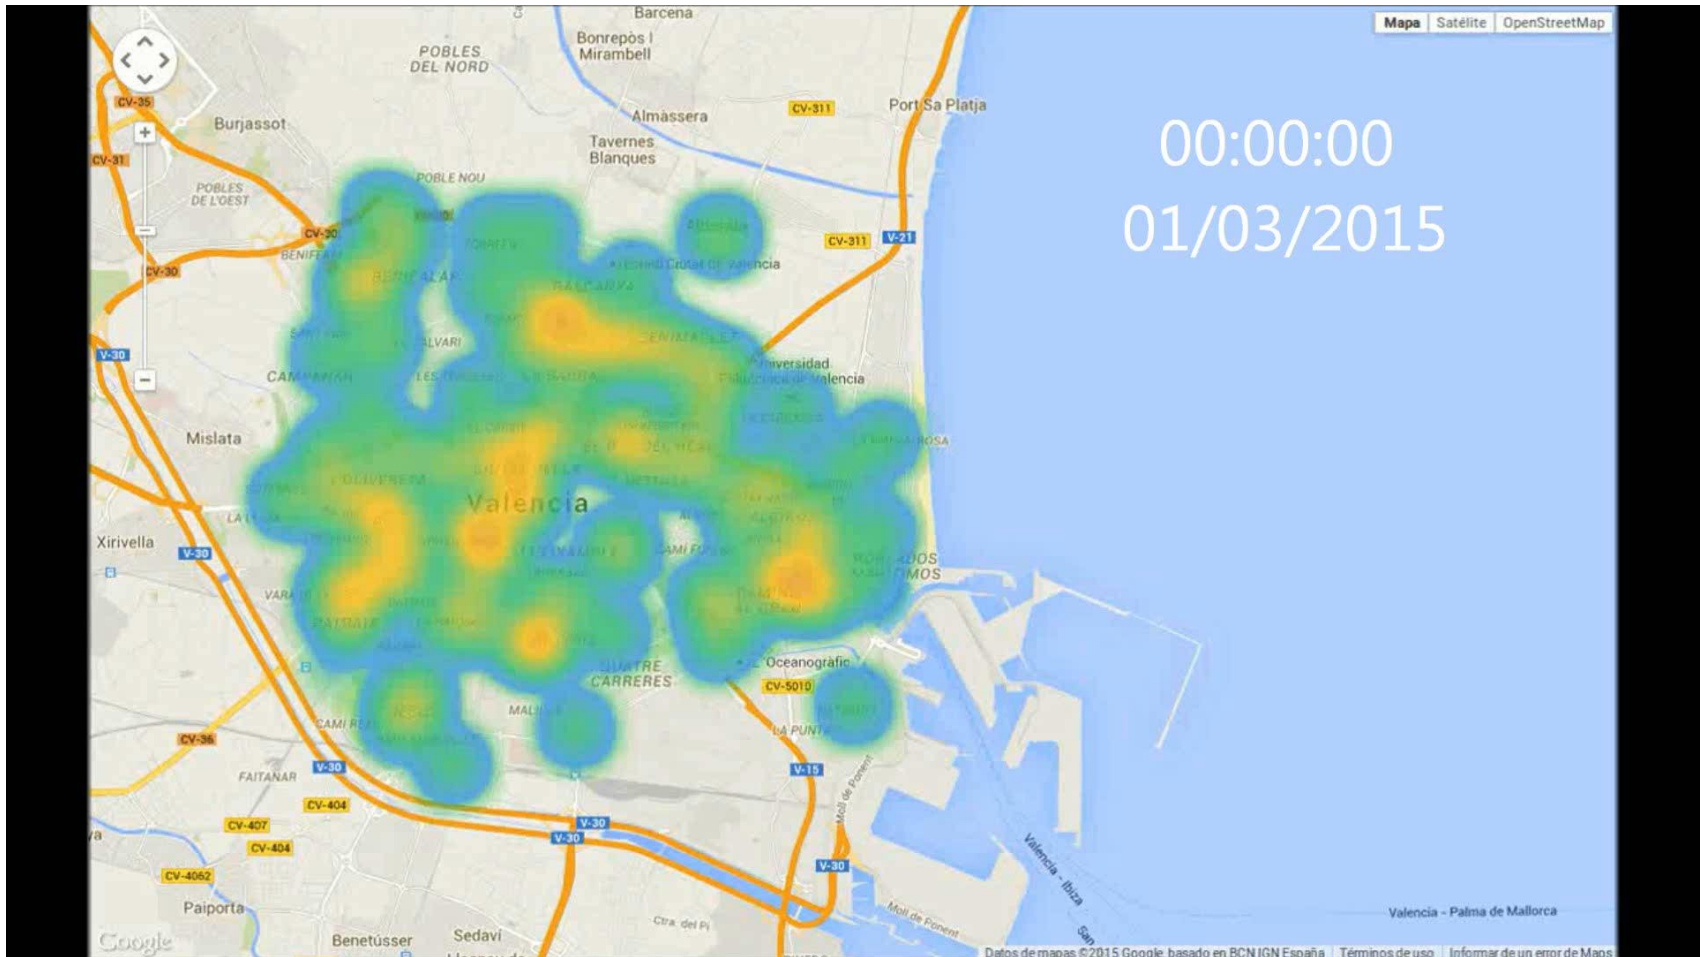

Heat Map Evolution