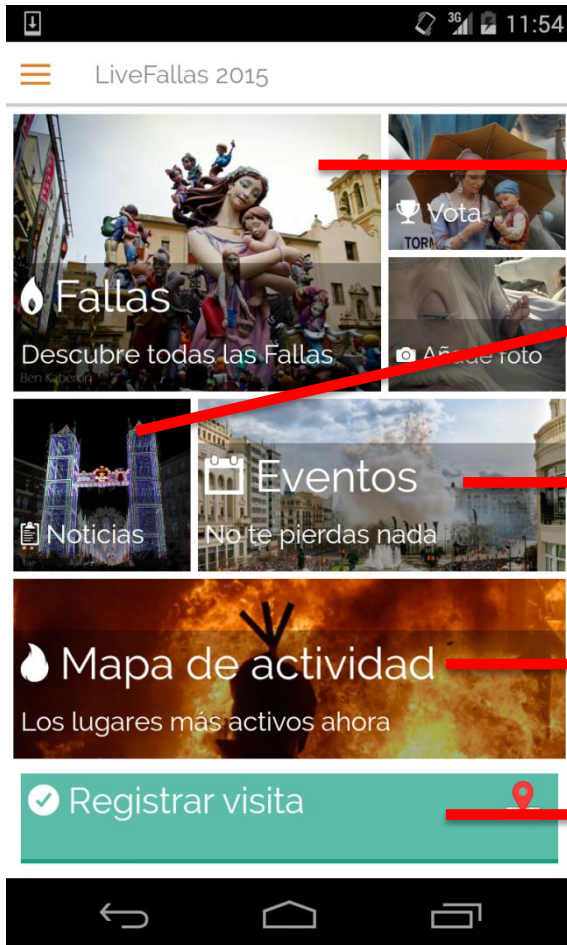

Recommendation triggers

- User triggered
- Location triggered (iBeacon, GPS)
- Time triggered (time of a day/ week/month)
- Event triggered (event schedule)

APP. Main screen (<http://livefallas.com/>)

Information about all the fallas deployed in the city, classified by categories (Data from Valencia City platform)