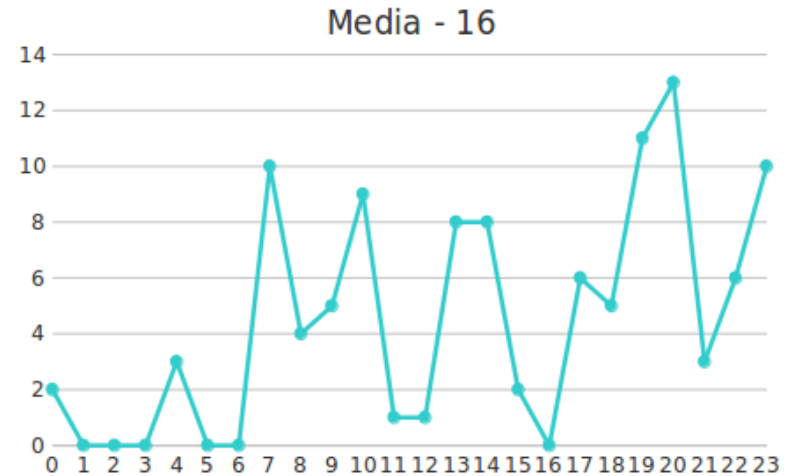

Expected results. KPIs

➤ **OCD Stats** (activity per hour)