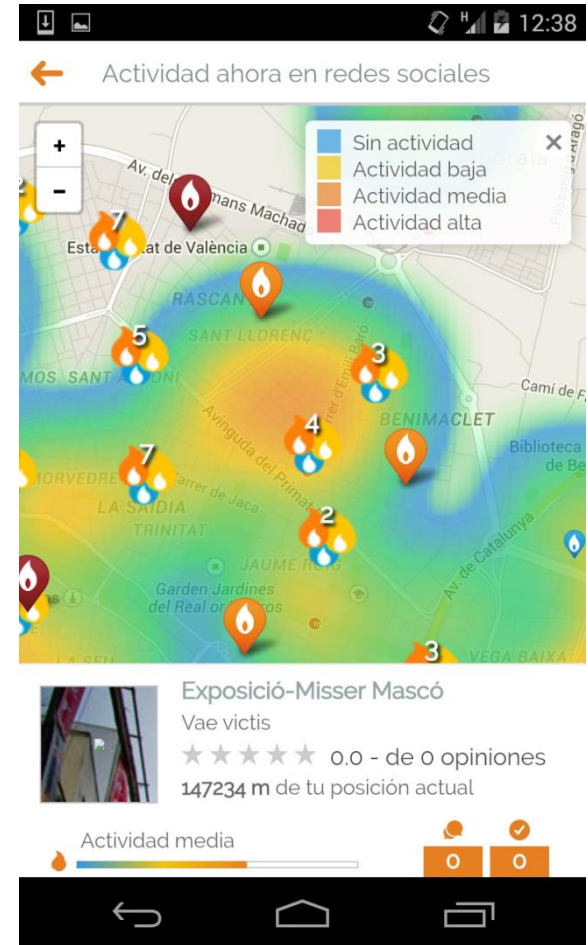

APP HMI

Falla selection