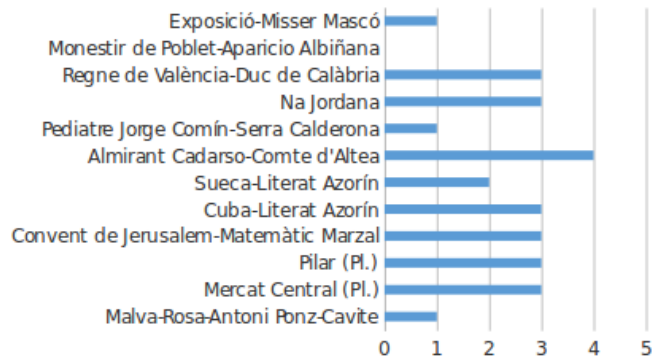

5. Volvería a utilizar esta app en Fallas

1	1	0.8%
2	3	2.4%
3	7	5.6%
4	32	25.0%
5	82	65.0%

Expected results. KPIs

➤ OCD Stats (activity per Falla)

Checkins - 15

Comments - 16

Ratings - 17

User Activity