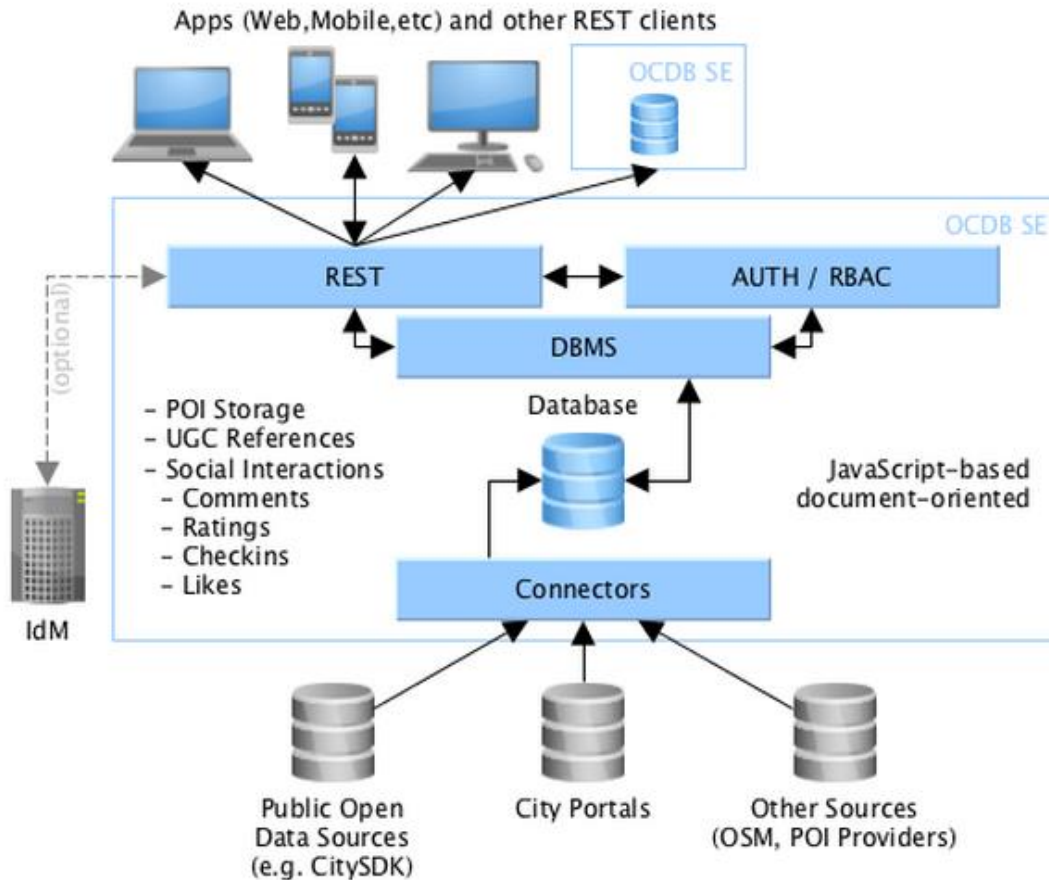

Technical Aspects. General architecture

Technical Aspects. SES involved. FE

- Fusion relates to merging POIS from different origins

Technical Aspects .SES involved. FE

- Fusion is configured by means of fusion rules
- The data can be accessed via CitySDK (default) or exported to OCDB

Technical Aspects. SES involved. POIProxy

mediafi.org
ficontent.eu

Technical Aspects. SES involved. POIProxy

mediafi.org
ficontent.eu

Technical Aspects. SES involved. OCDB

Technical Aspects. SES involved. CAR

Recommendation triggers

- User triggered
- Location triggered (iBeacon, GPS)
- Time triggered (time of a day/ week/month)
- Event triggered (event schedule)

APP. Main screen (<http://livefallas.com/>)

Information about all the fallas deployed in the city, classified by categories (Data from Valencia City platform)

News extracted from RSS feeds and geolocated through content analysis

Geolocated events (Data from Valencia City platform)

Activity map (Data from Social Networks through Pol Proxy)

Access to the registering tool (contest)