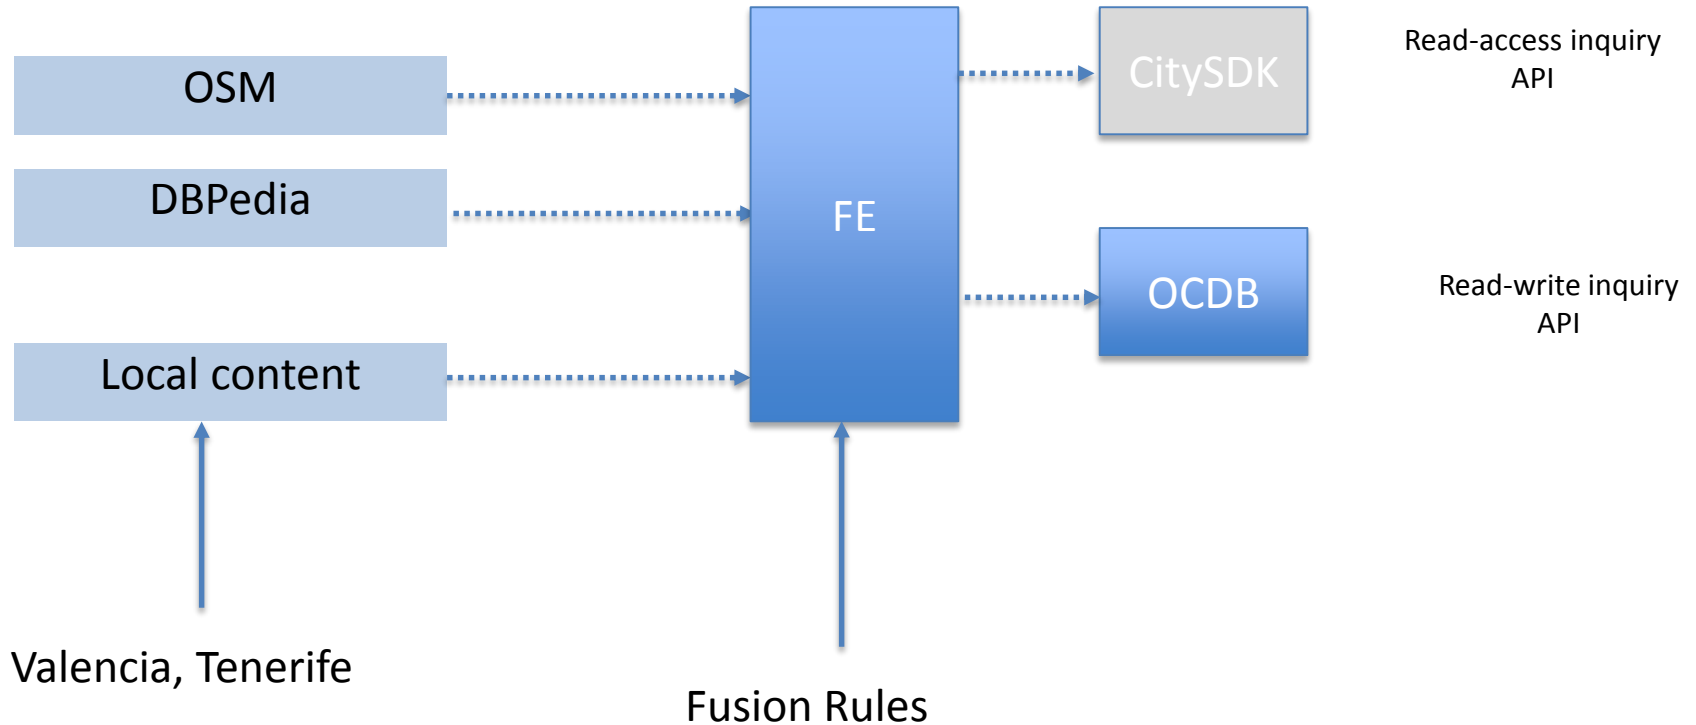

Technical Aspects. General architecture

Technical Aspects. SES involved. FE

- Fusion relates to merging POIS from different origins

Technical Aspects .SES involved. FE

- Fusion is configured by means of fusion rules
- The data can be accessed via CitySDK (default) or exported to OCDB