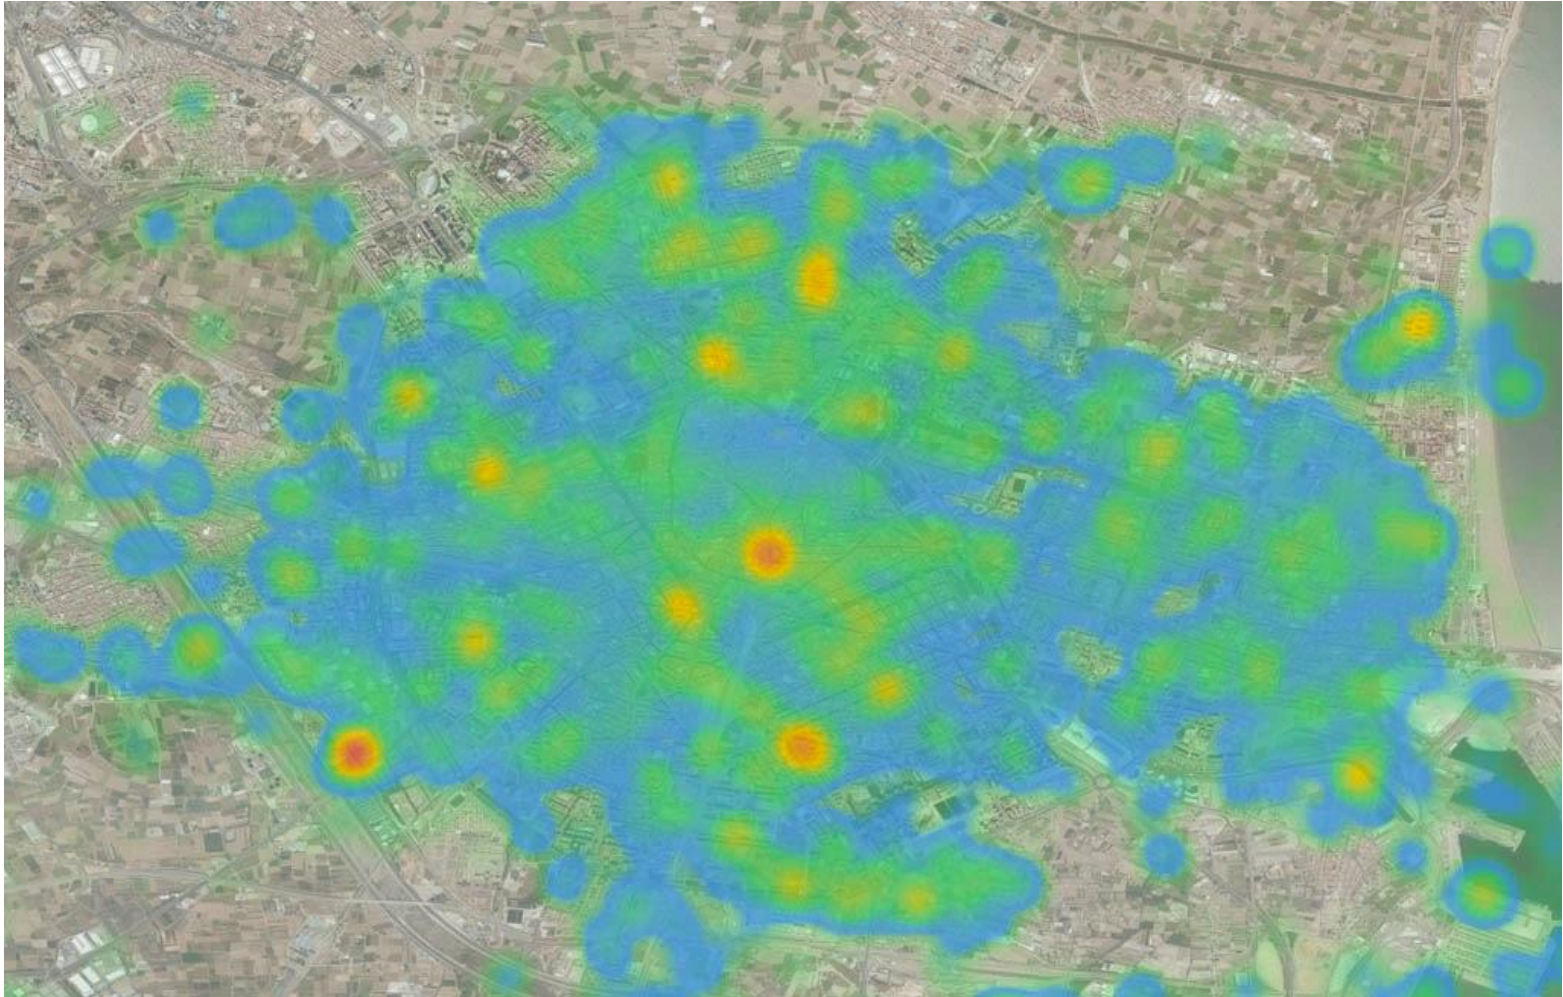

Technical Aspects. SES involved. POIProxy

mediafi.org
ficontent.eu