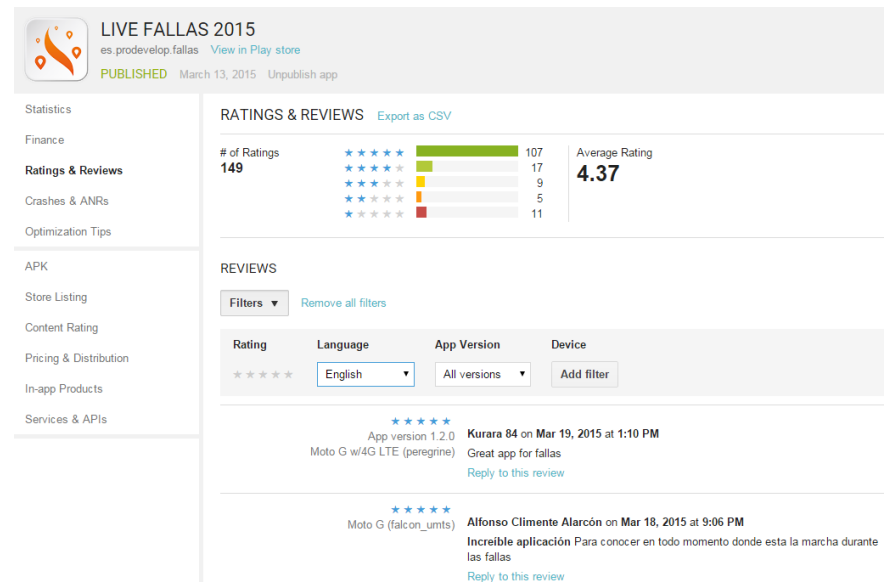

L'informatiu - Comunitat Valenciana
Lunes a Viernes a las 14.00 horas y las 16.00 horas

1

CARLOS PALAU
CATEDRÁTICO DE INGENIERÍA TELEMÁTICA UPV

04:17 / 1:109

1

Expected results. KPIs

- **App download from Play Store and App Store**
 - Valoration from users in the platforms
- **Number of registered users**
- **Piwik has been embedded in the App to analyze interaction**
- **Number of pictures uploaded with the application**
- **Number of checkins**
- **A questionnaire will be issued to the users in order to obtain feedback**

Expected results. KPIs

➤ App download and rating

- Android (7602), iOS (951)
- Rating (4,37)

Expected results. KPIs

Survey

Evaluación de la app LiveFallas / Evaluation of LiveFallas app

*Obligatorio

1. La app fue fácil de usar *