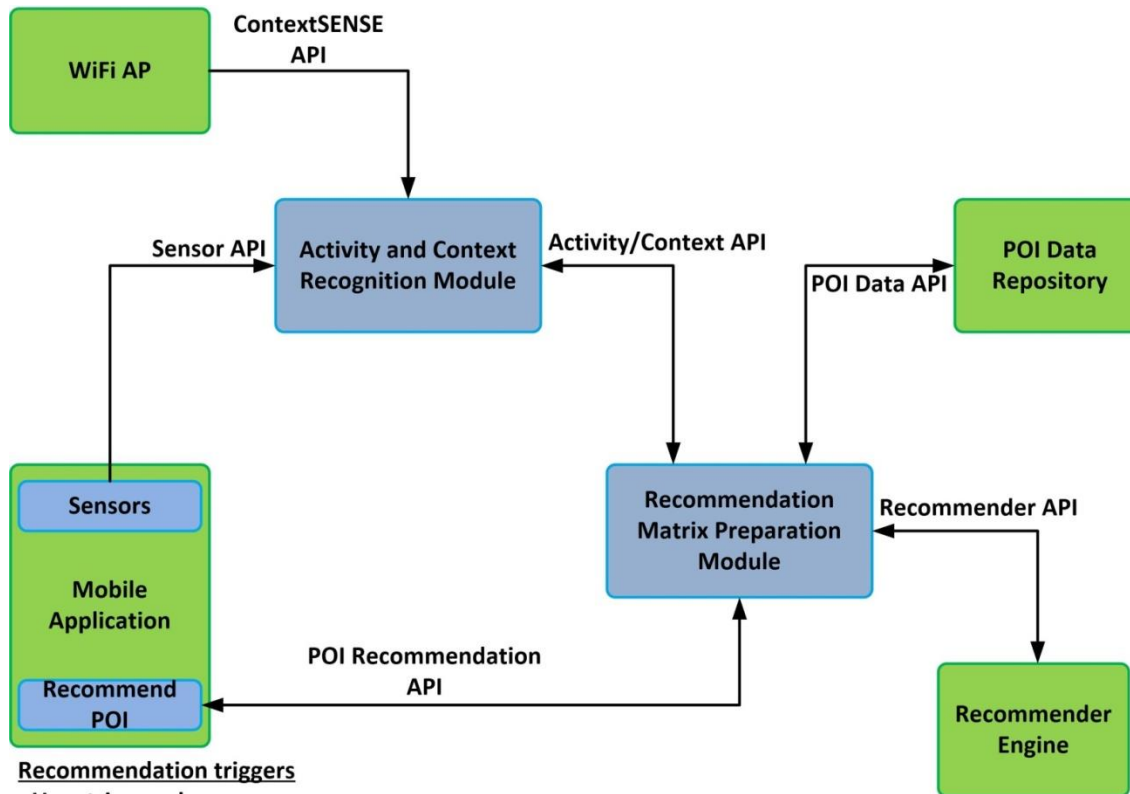

Technical Aspects. General architecture

Technical Aspects. SES involved. FE

- Fusion relates to merging POIS from different origins

Technical Aspects .SES involved. FE

- Fusion is configured by means of fusion rules
- The data can be accessed via CitySDK (default) or exported to OCDB

Technical Aspects. SES involved. POIProxy

mediafi.org
ficontent.eu

Technical Aspects. SES involved. POIProxy

mediafi.org
ficontent.eu

Technical Aspects. SES involved. OCDB

Technical Aspects. SES involved. CAR

Recommendation triggers

- User triggered
- Location triggered (iBeacon, GPS)
- Time triggered (time of a day/ week/month)
- Event triggered (event schedule)

APP. Main screen (<http://livefallas.com/>)

Information about all the fallas deployed in the city, classified by categories (Data from Valencia City platform)