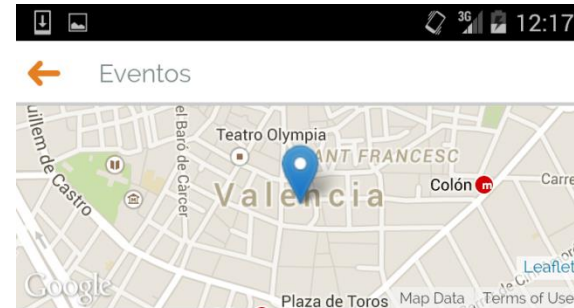

APP. Events

3 Marzo 2015 00:29

La Falla Cotxera de Torrent se alza con el LIV festival «Cant de l'Estoreta Velleta»

Más información

4 Marzo 2015 14:00 pyro

Mascletà en la Plaza del Ayuntamiento

Pirotecnia Oscense (Huesca)