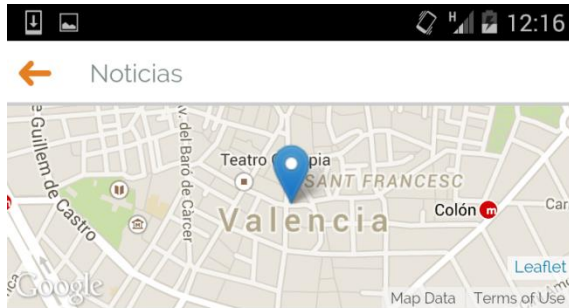

APP. Events

3 Marzo 2015 00:29

La Falla Cotxera de Torrent se alza con el LIV festival «Cant de l'Estoreta Velleta»

Más información