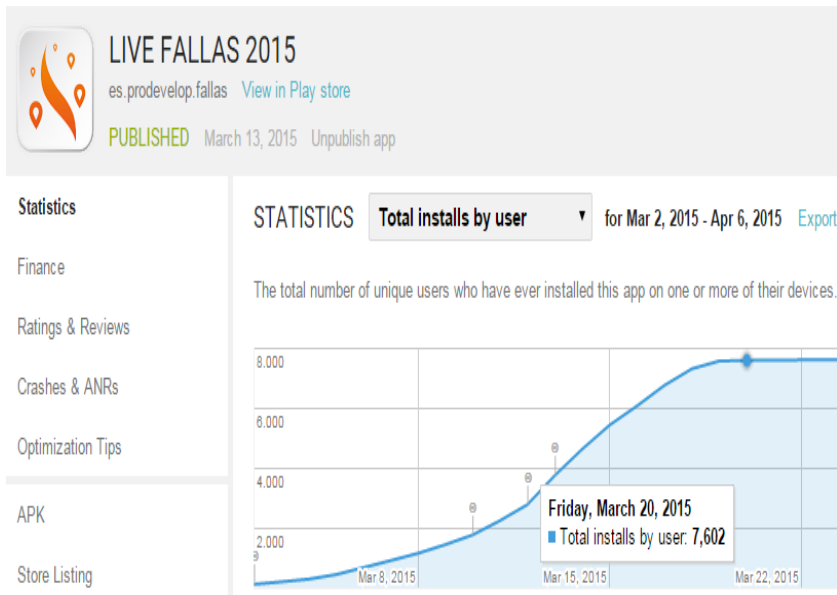

L'informatiu - Comunitat Valenciana
Lunes a Viernes a las 14.00 horas y las 16.00 horas

1

CARLOS PALAU
CATEDRÁTICO DE INGENIERÍA TELEMÁTICA UPV

04:17 / 1:109

1

Expected results. KPIs

- **App download from Play Store and App Store**
 - Valoration from users in the platforms
- **Number of registered users**
- **Piwik has been embedded in the App to analyze interaction**
- **Number of pictures uploaded with the application**
- **Number of checkins**
- **A questionnaire will be issued to the users in order to obtain feedback**

Expected results. KPIs

➤ App download and rating

- Android (7602), iOS (951)
- Rating (4,37)

Expected results. KPIs

Survey

Evaluación de la app LiveFallas / Evaluation of LiveFallas app

*Obligatorio

1. La app fue fácil de usar *