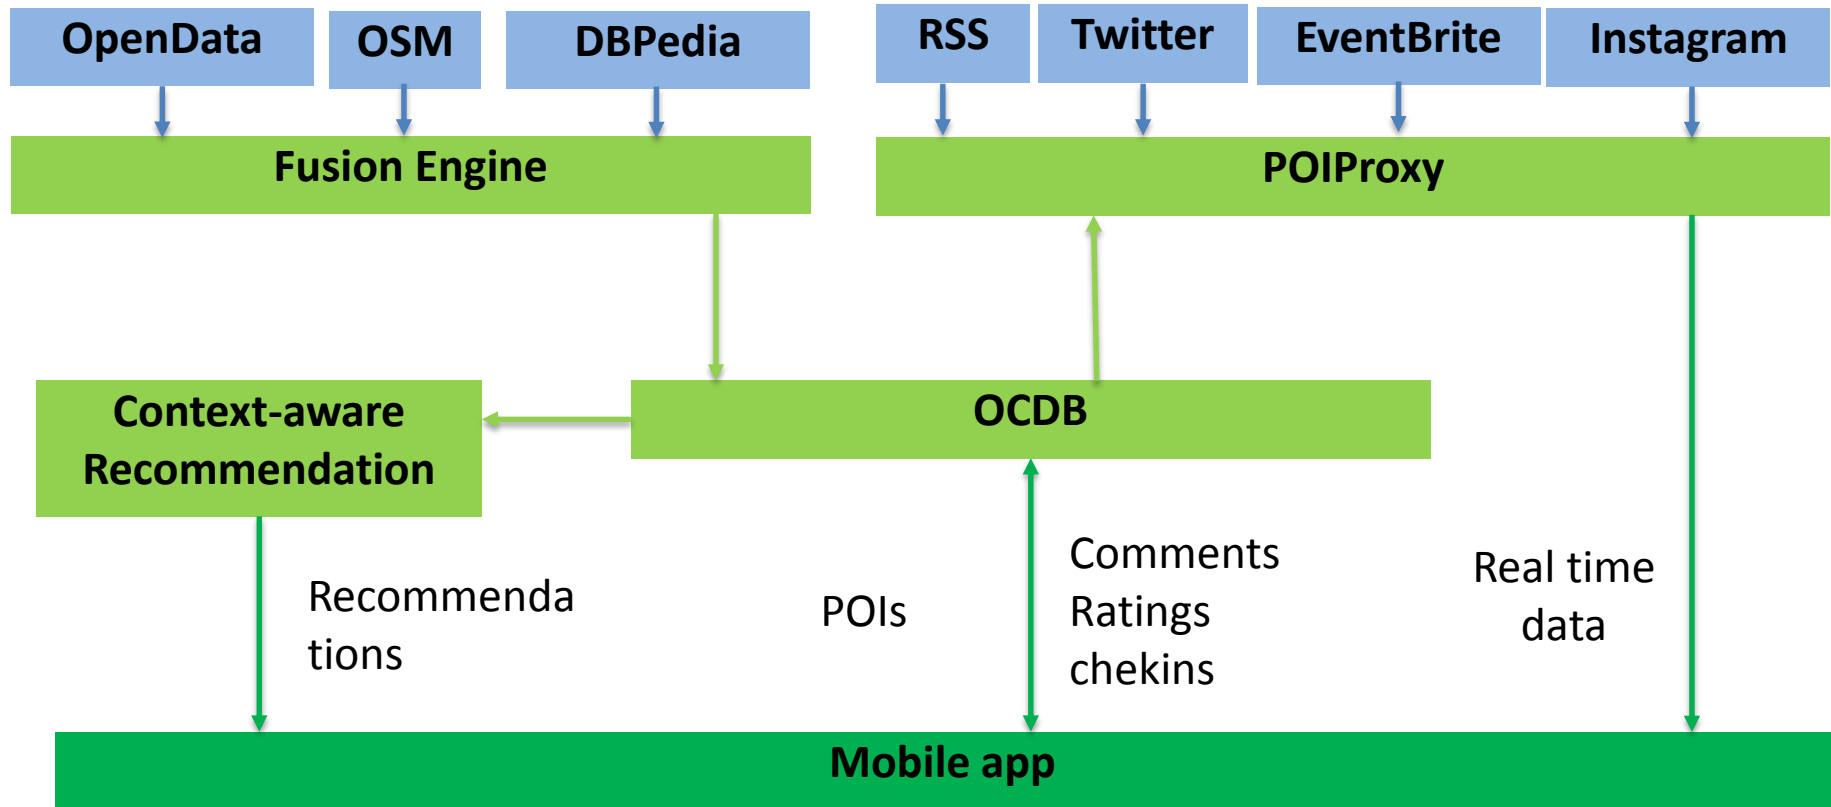

Smart City Services

Contextualisation
Live information
Live sharing and communication

Pervasive games

Augmented reality
Blending real and virtual worlds
Toys, installations, and city-wide games

Introduction. FIWARE & FIC2 (<http://mediafi.org/>)

› Smart City Guide

- › For non-technical guys, the easiest way is to go to the <http://ficontent.designmyapp.mobi> portal and start building your own apps in a few clicks.
- › Technical people can discover the technical features (we call them “Specific Enablers” and they are accessible below) of the SCP, what they could be used for, and their terms and conditions.

Technical Aspects. General architecture

Technical Aspects. SES involved. FE

- Fusion relates to merging POIS from different origins

Technical Aspects .SES involved. FE

- Fusion is configured by means of fusion rules
- The data can be accessed via CitySDK (default) or exported to OCDB

Recommendation triggers

- User triggered
- Location triggered (iBeacon, GPS)
- Time triggered (time of a day/ week/month)
- Event triggered (event schedule)

APP. Main screen (<http://livefallas.com/>)

Information about all the fallas deployed in the city, classified by categories (Data from Valencia City platform)