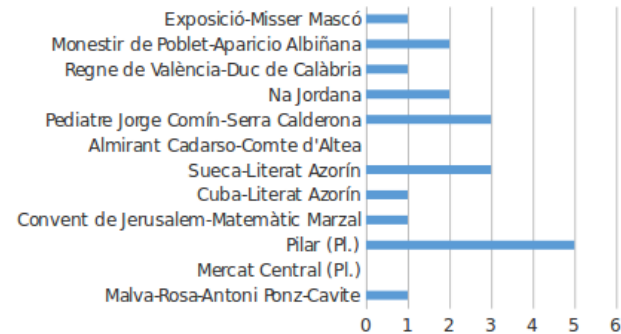

5. Volvería a utilizar esta app en Fallas

1	1	0.8%
2	3	2.4%
3	7	5.6%
4	32	25.0%
5	82	65.0%

Expected results. KPIs

➤ OCD Stats (activity per Falla)

Checkins - 15

Comments - 16

Ratings - 17

User Activity