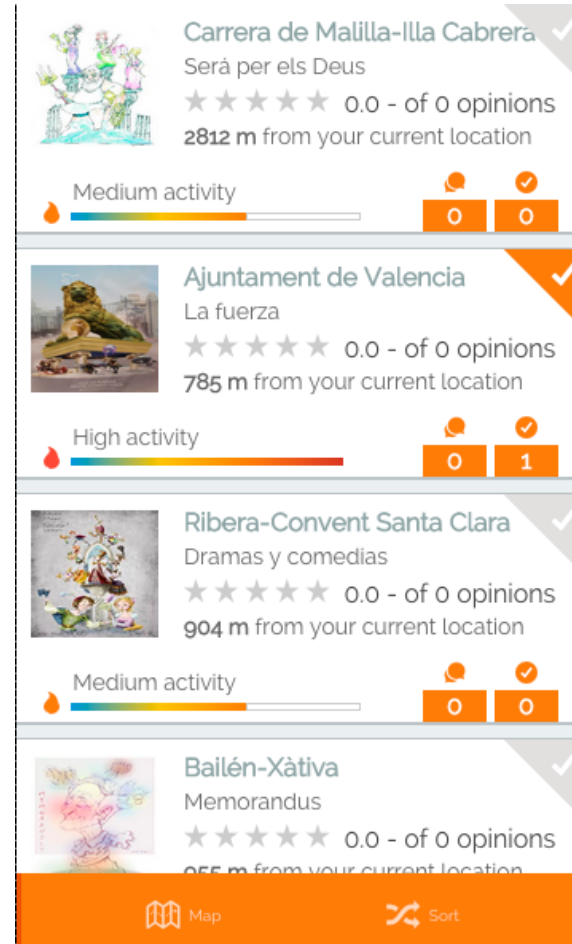

APP. Fallas